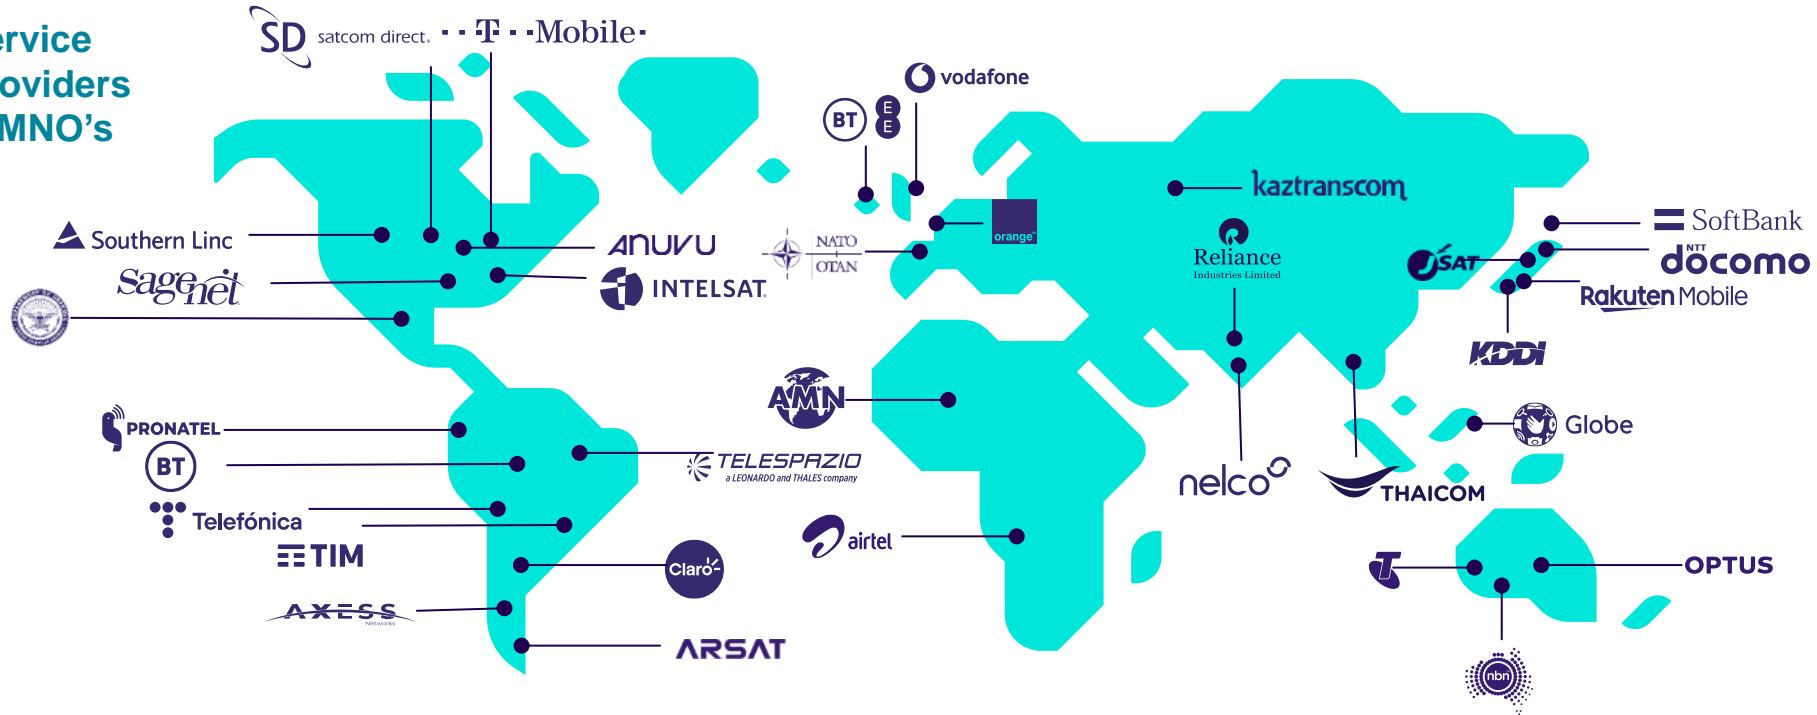

Enterprise

Defense

Consumer

Winning Global Team

Over 35 Years of Proven Product and Business Success

Fully Owned Subsidiaries:

Gilat Wavestream Wavestream is the industry leader in the design and manufacture of next-generation high-power transceivers, focused on the IFC, Defense and NGSO gateway markets

Gilat Peru In Perú Gilat is dedicated to supporting telecom and technology projects for the Peruvian Government as well as multiple telecom service providers

DataPath Inc. DataPath is a leading mission critical solutions and services provider in the satellite, C6ISR, and commercial communications industries

~1100 Employees

16 Sales Offices

7 R&D Centers

3 NOC Centers

NASDAQ: GILT
TASE: GILT

Leading Global Customer Base

Satellite Operators

Service Providers & MNO's

100+ Countries

300+ Customers

Hundreds of Networks

System Integrators

Gilat is Leading the New Space Revolution

- World's first operational multi-orbit platform
- Chosen for 2 large LEO programs
- Proven in test flights in multi-orbit constellation
- Selected by Satcom Direct for LEO constellation