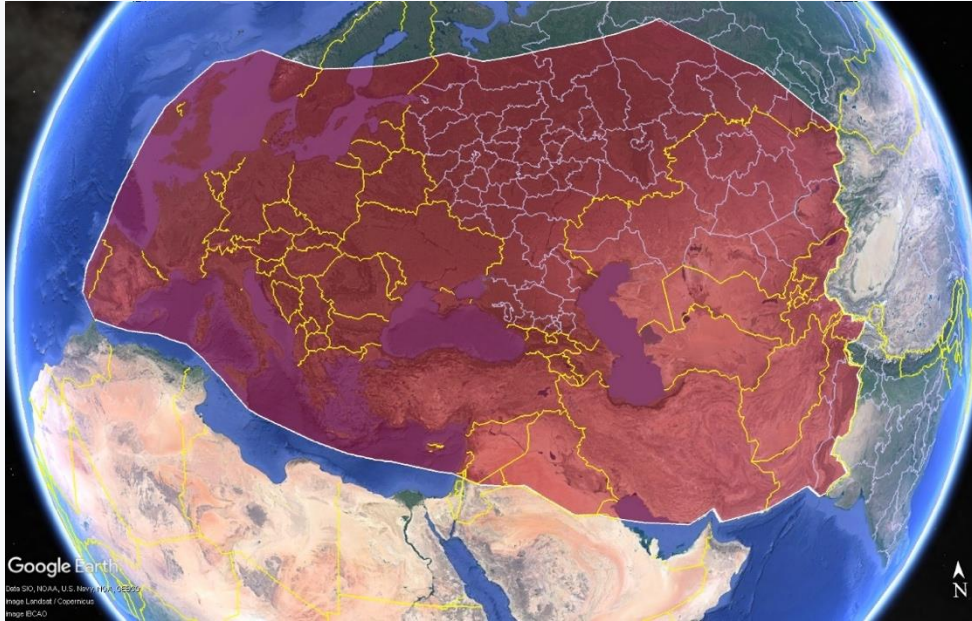

Conduct **scientific experiments** in orbit

02

A PRELIMINARY STUDY FOR TURKMENALEM52E-2 FOLLOW-ON SATELLITE PROGRAM

COLOCATION

*preliminary study

TURKMENALEM52E-2 , Ku satellite at @52°East Position.
Colocation with TurkmenAlem52E/MonacoSat1 up to end of life (2030 – 2031)

TURKMENALEM52E-2 GENERAL REQUIREMENTS

*preliminary study

- 15 years lifetime (Min)
- Orbital position at 52° East $\pm 0,1^{\circ}$
- Colocation with TurkmenAlem52E/MonacoSat1 Ku Band Satellite up to end of life (2030 – 2031)

VISIBLE EARTH FROM 52° E

TURKMENALEM52E-2 : OPTION-1 TURKIC STATES COVERAGE 1/2

*preliminary study

Service area

Uplink

12.75 GHz

13.25 GHz

Downlink