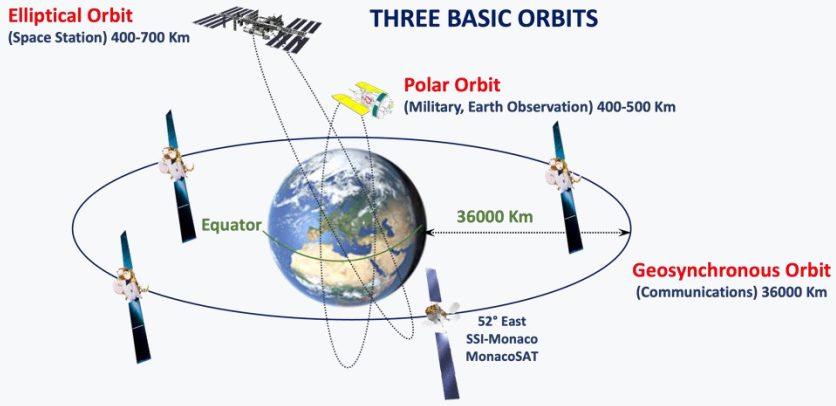

CONFIDENTIAL

ORBITAL POSITIONS

A priced spot

SPACE POLLUTION

Raising awareness about a growing concern

TOTAL SPACE OBJECTS: >25000

ACTIVE GEO SATELLITES: 565

● NON-OPERATIONAL SATELLITES: 8462

● OPERATIONAL SATELLITES: 4852

GROWING SPACE DEBRIS POSES SIGNIFICANT SAFETY RISK TO PEOPLE AND PROPERTY IN SPACE

SSI-MONACO DEVELOPED AND SECURED THE 52°E ORBITAL POSITION FOR THE STATE OF MONACO

01

SSI-MONACO S.A.M. COMPANY AND TURKMENALEM52E/MONACOSAT-1 SATELLITE PROGRAM