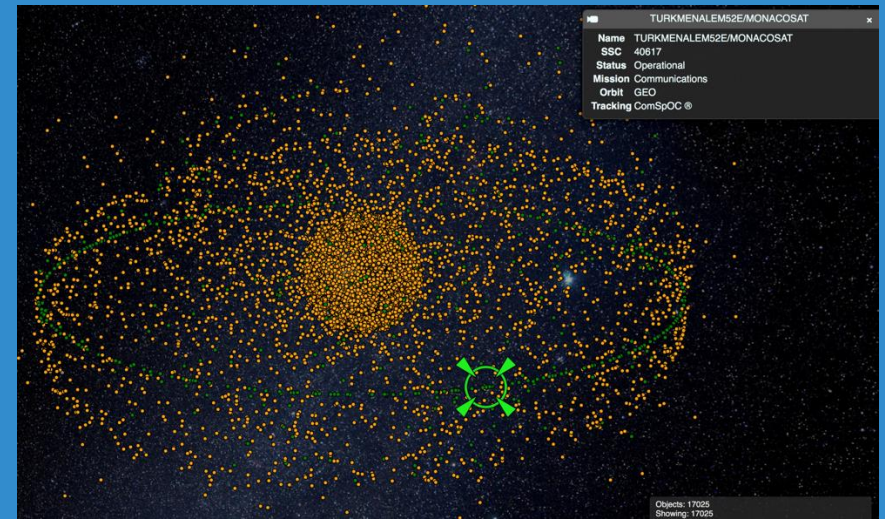

CONFIDENTIAL

ORBITAL POSITIONS

A priced spot

SPACE POLLUTION

Raising awareness about a growing concern

TOTAL SPACE OBJECTS: >25000

ACTIVE GEO SATELLITES: 565

● NON-OPERATIONAL SATELLITES: 8462

● OPERATIONAL SATELLITES: 4852

GROWING SPACE DEBRIS POSES SIGNIFICANT SAFETY RISK TO PEOPLE AND PROPERTY IN SPACE

SSI-MONACO DEVELOPED AND SECURED THE 52°E ORBITAL POSITION FOR THE STATE OF MONACO

01

SSI-MONACO S.A.M. COMPANY AND TURKMENALEM52E/MONACOSAT-1 SATELLITE PROGRAM