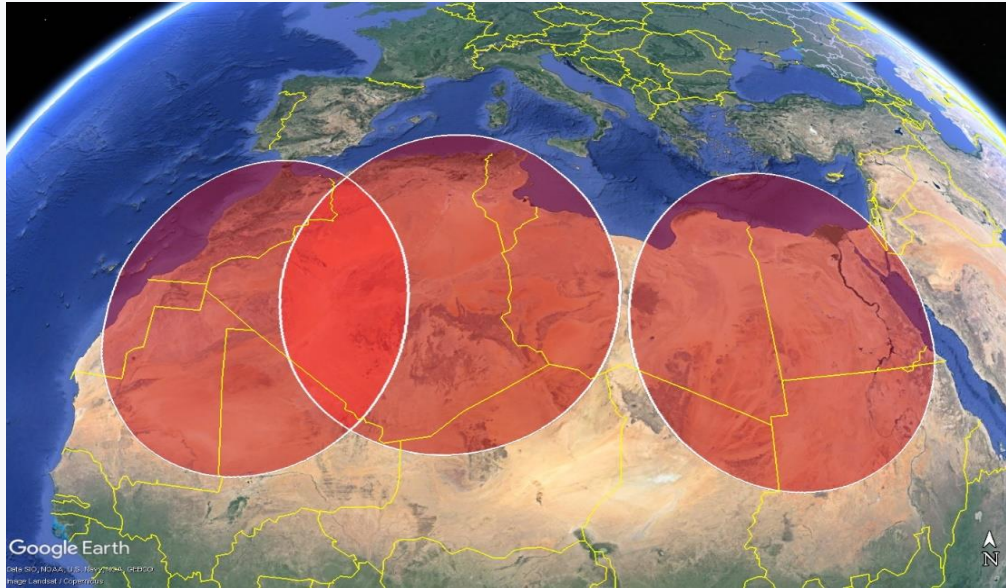

TURKMENALEM52E-2 : OPTION-1 KU STEERABLE 2/2

*preliminary study

Service area

Uplink

12.75 GHz

13.25 GHz

17.8 GHz - 18.1 GHz

Downlink

10.7 - 10.95 GHz

11.2 - 11.45 GHz

12.2 GHz - 12.5 GHz