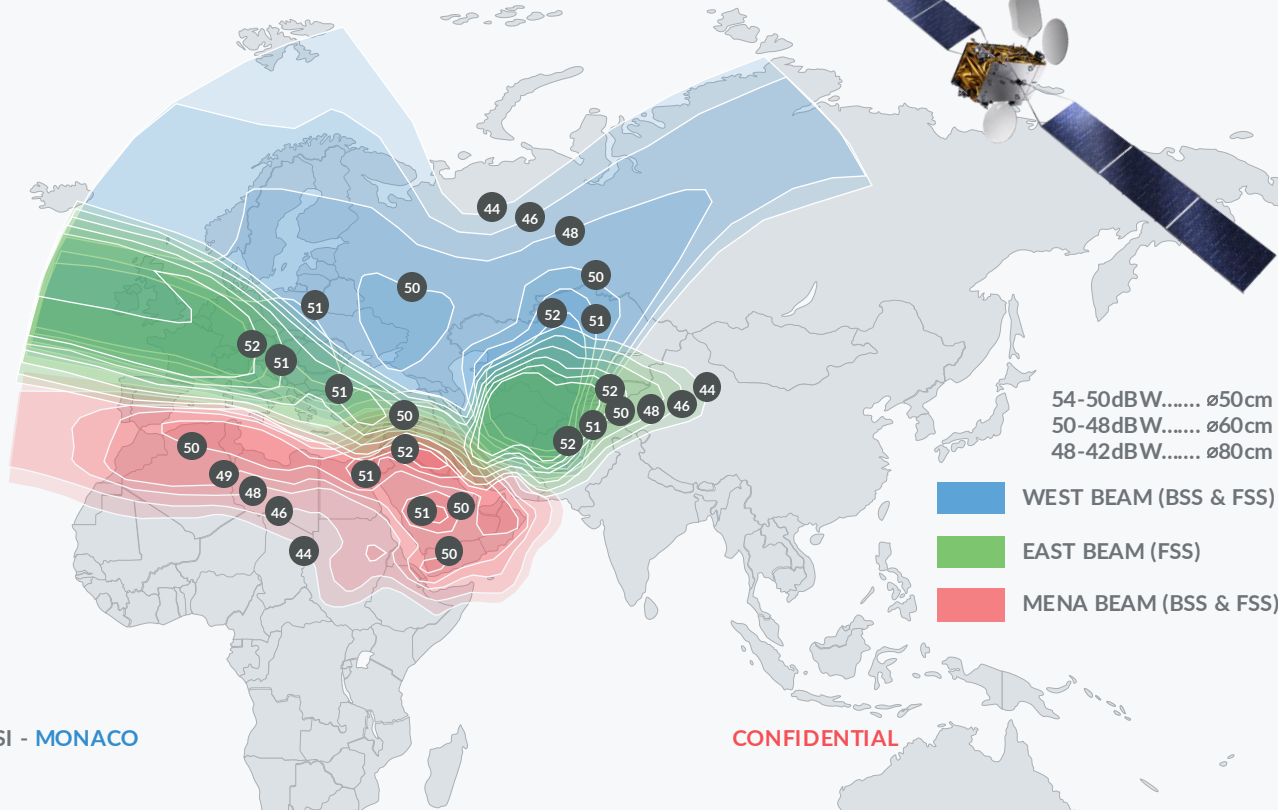

1.9 BILLION PEOPLE
ARE UNDER THE SATELLITE'S
COVERAGE

88 COUNTRIES COVERED
50 IN THE EAST BEAM
16 IN THE WEST BEAM
29 IN THE MENA BEAM

92% AVERAGE TV
PENETRATION
IN THE COVERED COUNTRIES

237 MILLION TOTAL
FIXED BROADBAND
SUBSCRIPTIONS
IN THE COVERED COUNTRIES

63% AVERAGE INTERNET
USAGE OF POPULATION
IN THE COVERED COUNTRIES

44% AVERAGE PAY TV
PENETRATION
IN THE COVERED COUNTRIES