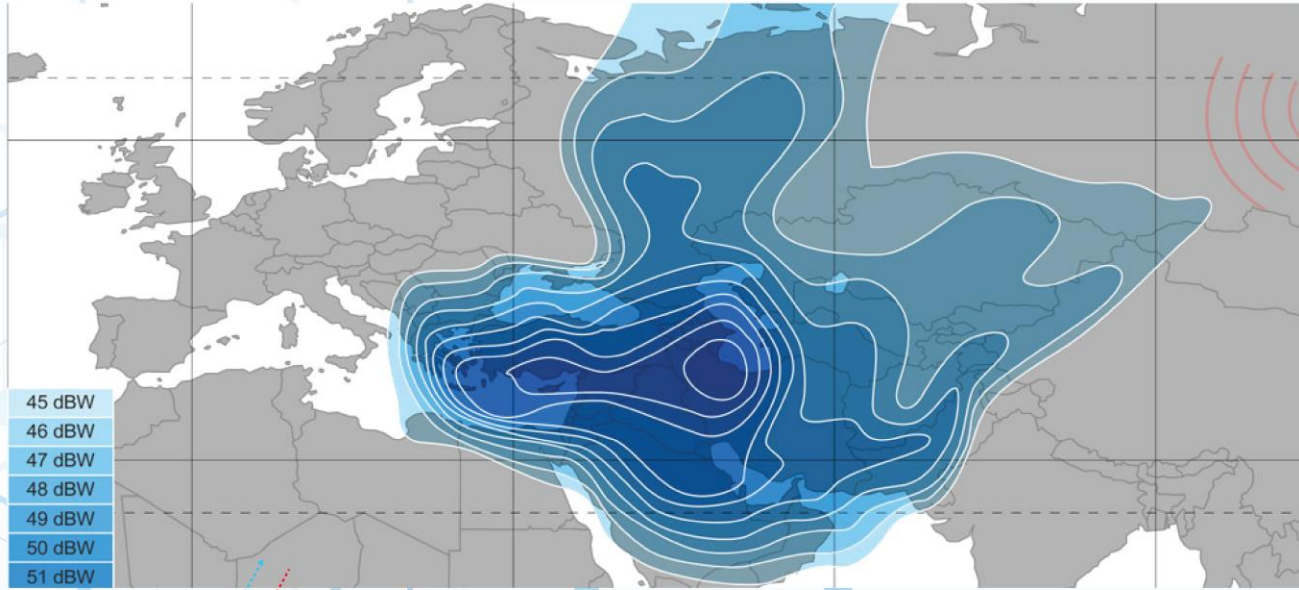

**VSAT network coverage area**

Outroute: 5x70 Msp/s  
Inroute: 250 Msp/s

**HUGHES HT2000**

Download 20 Mb/s  
Upload 1.5 Mb/s

**HUGHES HT2300**

Download 20 Mb/s  
Upload 3 Mb/s

**HUGHES HT2500**

Download 40 Mb/s  
Upload 10 Mb/s