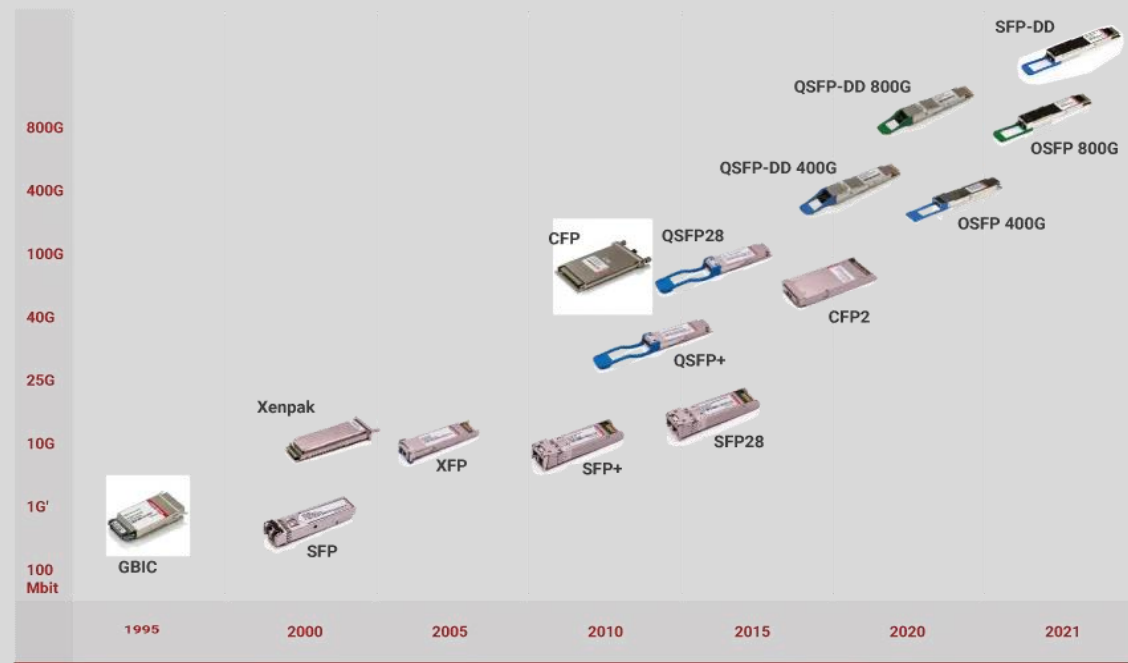

Professional Services
Satellite
Alternative Energy
Data Center
Transmission

Backbone