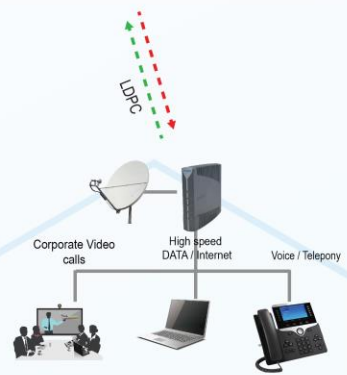

## How does hyperconvergence work?

HCI converges the entire datacenter stack, including compute, storage, storage networking, and virtualization. More specifically, it combines commodity datacenter server hardware with locally attached storage devices (spinning disk or flash) and is powered by a distributed software layer to eliminate common pain points associated with legacy infrastructure. Complex and expensive legacy infrastructure is replaced by a distributed platform running on industry-standard commodity servers that enables enterprises to size their workloads precisely and to scale flexibly as needed. Each server, also known as a node, includes x86 processors with SSDs and HDDs. Software running on each node distributes all operating functions across the cluster for superior performance and resilience.

**VSAT network coverage area**

Outroute: 5x70 Msp/s  
Inroute: 250 Msp/s

**HUGHES HT2000**

Download 20 Mb/s  
Upload 1.5 Mb/s

**HUGHES HT2300**

Download 20 Mb/s  
Upload 3 Mb/s

**HUGHES HT2500**

Download 40 Mb/s  
Upload 10 Mb/s