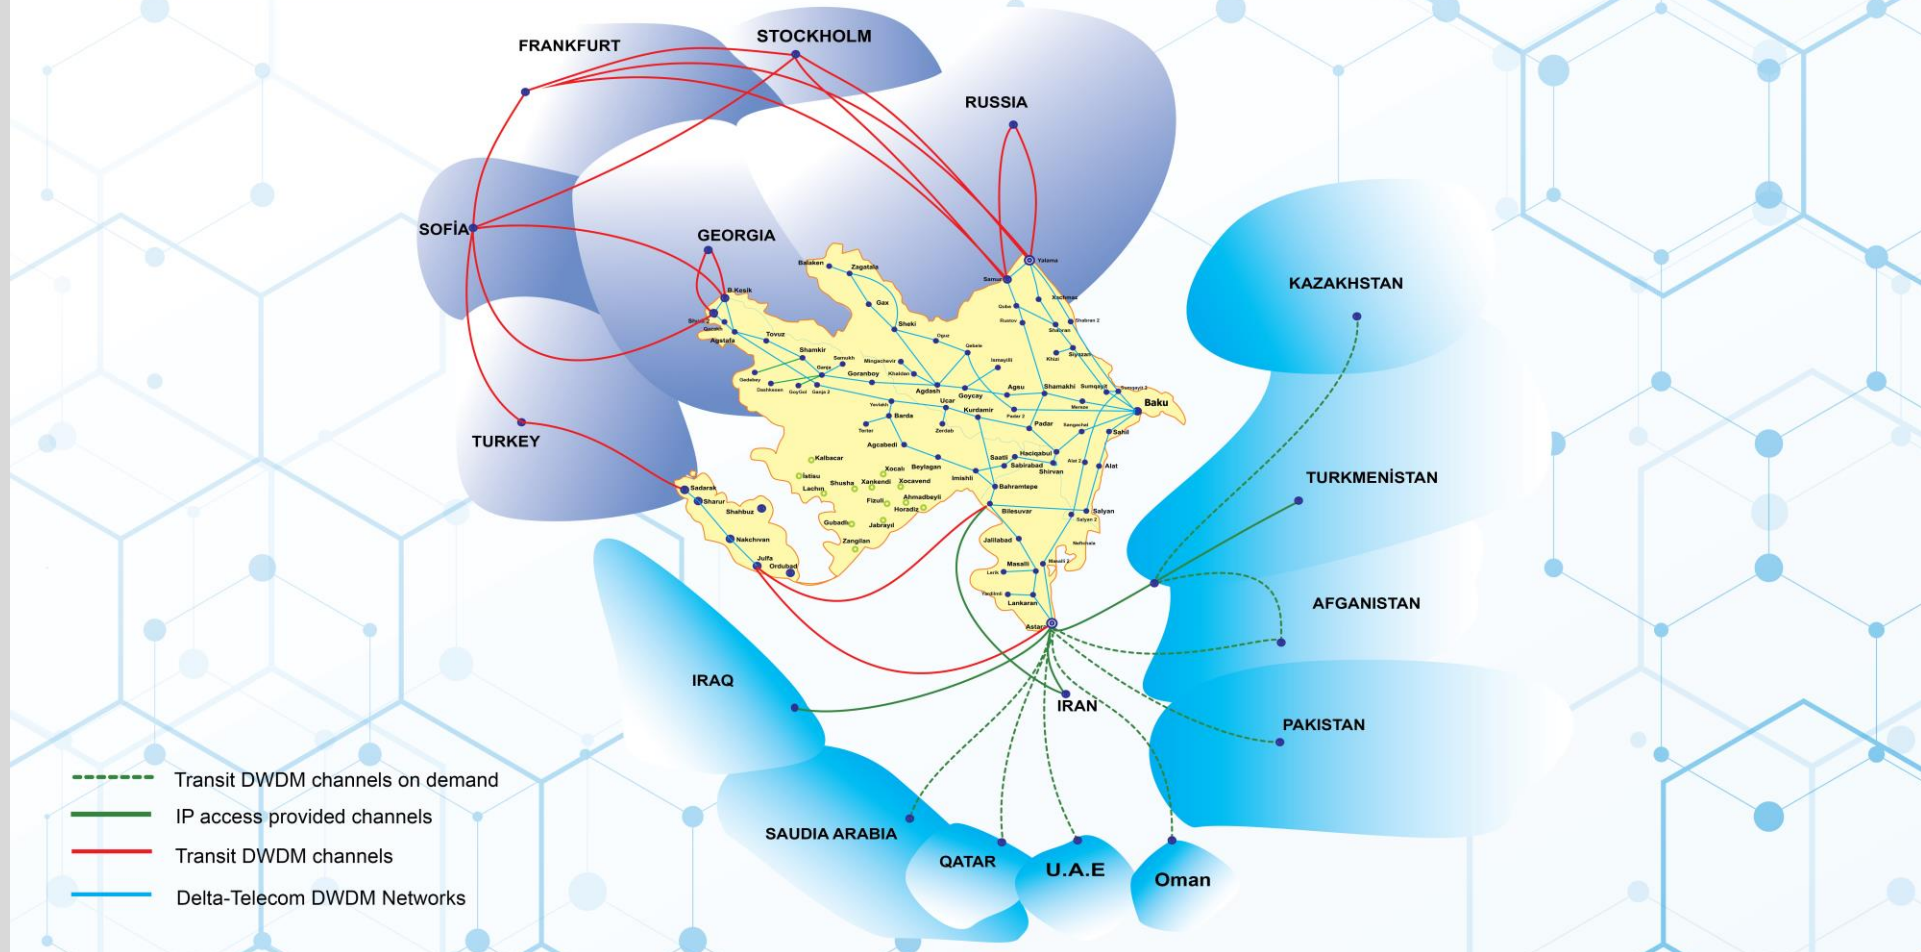

Directly Proportion Graph :  
Technology and Communication

Today's Topic

Professional Services  
Satellite  
Alternative Energy  
Data Center  
Transmission  
Backbone  
Who We are

Yesterday / Today

Azerbaijan National Communication Operator Delta Telecom was founded in 2000 and in a short time period became the biggest Telecom Operator in Azerbaijan and one of the leading telecom operator in the Caucasus region.

## DWDM Networks

Transmission

Professional Services

Satellite

Alternative Energy