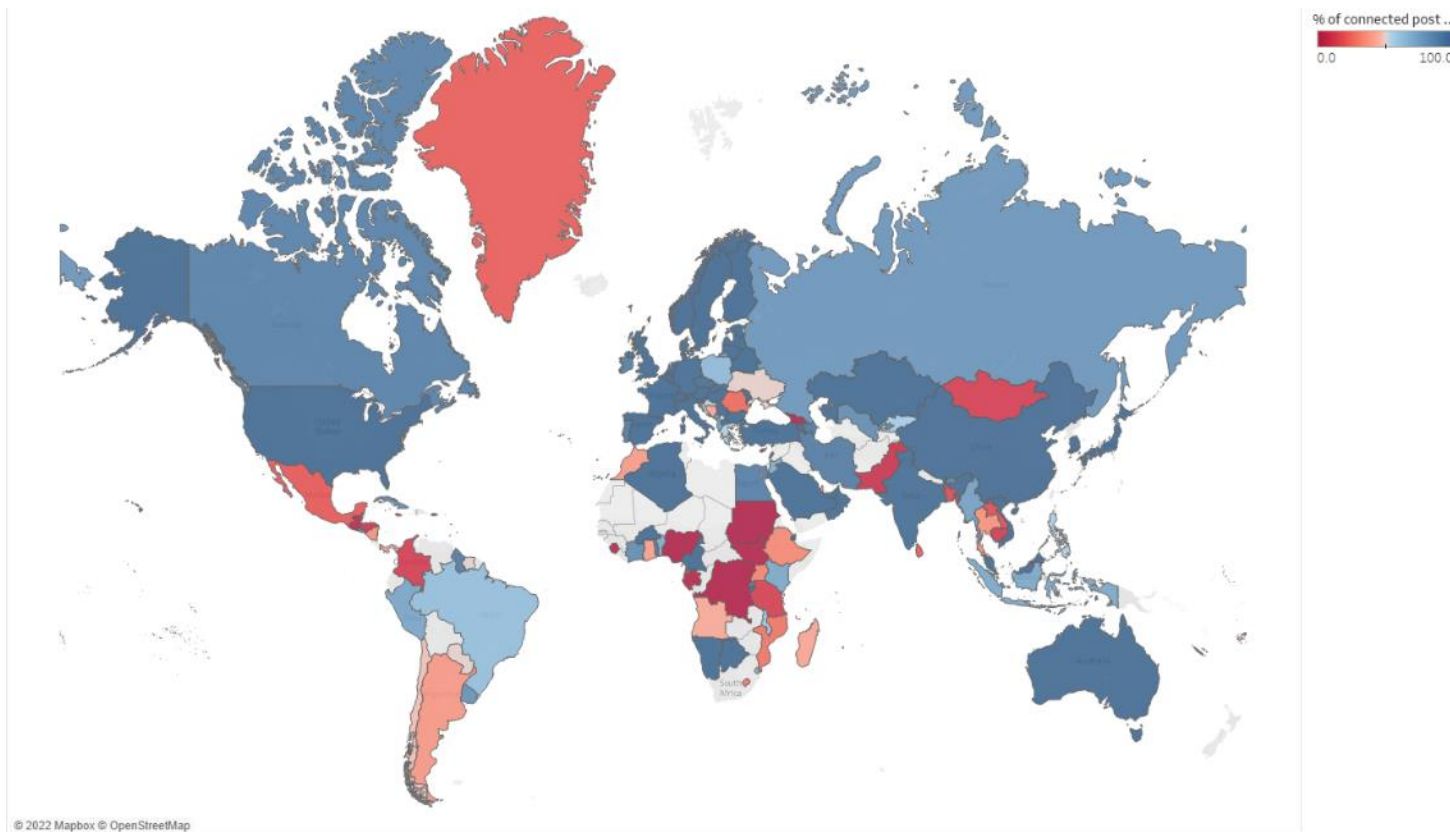

CONNECT • POST

CONNECT A POST,
CONNECT A COMMUNITY

TURKMENTEL

Objective

CONNECT • POST

Enhancing socio-economic development through meaningfully connecting all post offices in the world to the Internet by 2030

A sustainable model

Digital and financial
inclusion for the market

Digital Economy Services

- Trade facilitation
- E-Finance
- E-Government
- E-Commerce

How Connect.post works?

Background in CIS

Total number of permanent post offices	50'000+
Number of post offices in rural areas (including mobile post offices)	~80%
Number of post offices providing public Internet access points	180 (?)
Number of permanent post offices connected to an electronic network	70% (?)

*The figures above are estimates based on UPU statistics

Phase 1: mapping

Mapping all post offices in the world and their level of connectivity is the foundational work which will inform all subsequent work